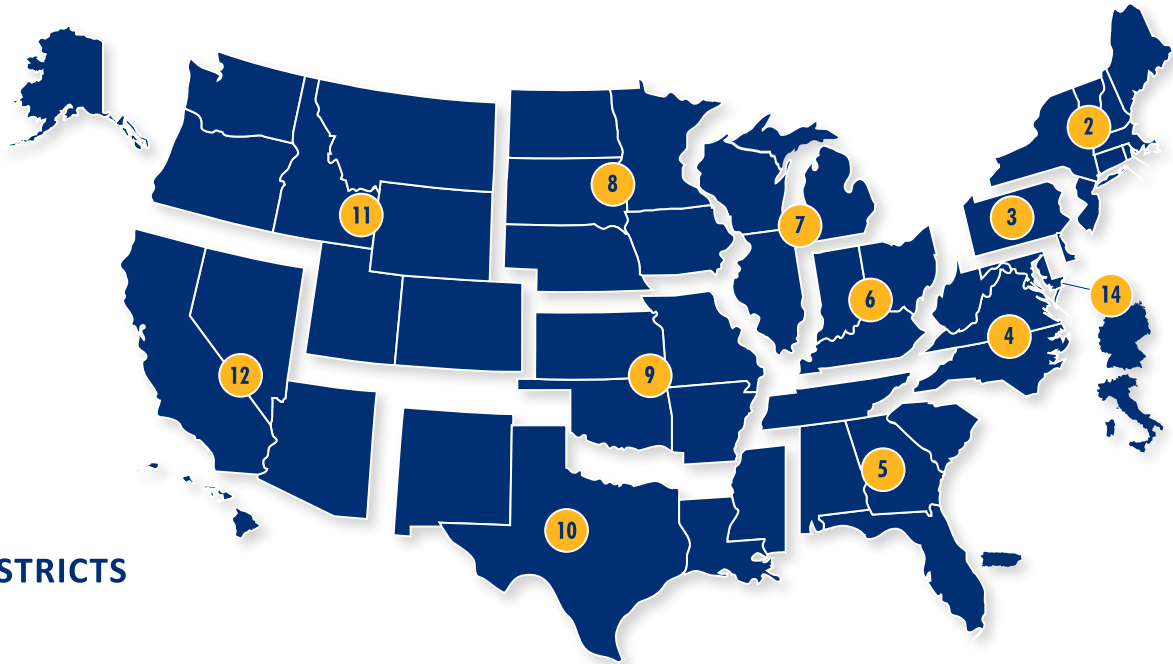

# AFGE FACTS

● AFGE DISTRICTS

## 313,000

Active members

## 987

Local unions

**ORGANIZATIONAL STRUCTURE:** AFGE is headquartered in Washington DC, with 12 regional district offices (pictured above) directed by their own national vice president. There are also dozens of agency-based councils. Collectively they administer support services to AFGE's nearly 1,000 locals.